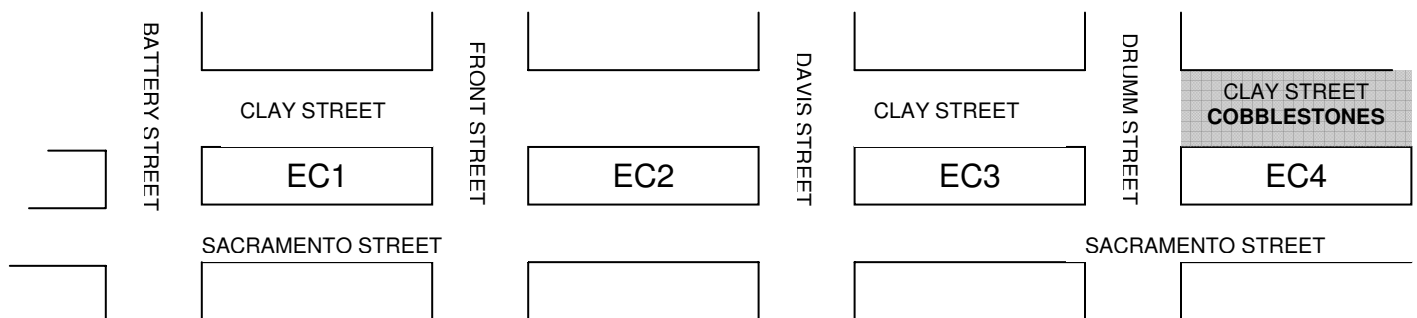

- **1EC:** Continue on Front across Sacramento. Cross Clay. The entrance to the 1EC Parking Garage will be on your left.
- **2EC:** Continue on Front across Sacramento. The entrance to the 2EC Parking Garage will be on your right immediately after the overhead pedestrian bridge.
- **3EC:** Continue on Front across Sacramento to Clay. Make a right on Clay. Go down one block to Davis and make a right. The entrance to the 3EC Parking Garage will be on your left.
- **4EC:** Continue on Front across Sacramento to Clay. Make a right on Clay. Go down 2 blocks to Drumm. Continue on Clay across Drumm to the cobblestone road. The entrance to the 4EC Parking Garage will be on your right.

From the Golden Gate Bridge and the Marina

From the Golden Gate Bridge take the Marina exit. Proceed down Marina and continue past Safeway. Turn left on Bay. Take a right on Columbus. Proceed down Columbus, which turns into Montgomery. Go one block and turn left on Clay.

- **1EC:** Proceed down Clay to Battery. Make a right on Battery. The entrance to the 1EC Parking Garage will be on your left.
- **2EC:** Proceed down Clay to Davis. Make a right on Davis. The entrance to the 2EC Parking Garage will be on your right.
- **3EC:** Proceed down Clay to Davis. Make a right on Davis. The entrance to the 3EC Parking Garage will be on your left.
- **4EC:** Proceed down Clay to Drumm. Continue on Clay across Drumm to the cobblestone road. The entrance to the 4EC Parking Garage will be on your right.